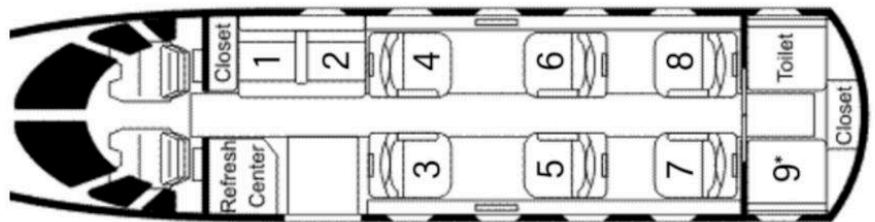

**Amenities:**

- Luxurious leather seating for 8 plus belted lavatory seat
- Wifi
- Stand up cabin
- Huge baggage compartment with most space in its class
- Fully enclosed aft lavatory

**Cabin Dimensions:**

- 18.6ft Length
- 5.7ft Height
- 5.6ft Width
- 79 cubic foot baggage capacity

**Technical:**

- Range of 2300 statute miles (2000nm)
- Terrain awareness and warning system
- Traffic and collision avoidance system
- Windshear warning system
- Dependable Pratt and Whitney Canada engines
- Thrust Reversers