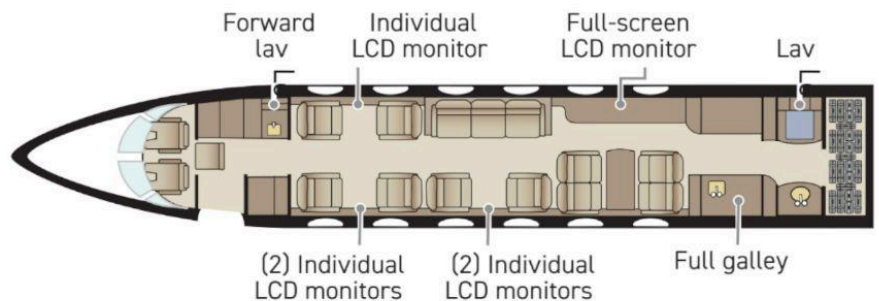

Amenities:

Luxurious seating for 13
Aft galley including microwave and convection oven
8 power outlets
Gogo Vision Inflight entertainment with media library
Wifi

Cabin Dimensions:

45.1ft Length
6.2ft Height
7.3ft Width
169 cubic foot baggage capacity

Technical:

Range of 4792 statute miles (4165 NM) or 8.5 hrs
Traffic Collision Avoidance System
Enhanced Ground Proximity Warning System
Low speed flight Stall Barrier System
Dedicated Forward Crew Lavatory