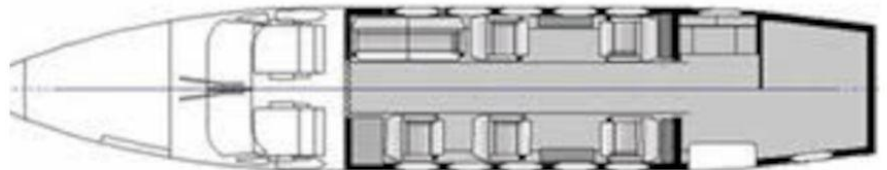

**Amenities:**

Luxurious leather seating for 8 plus belted lavatory seat  
Wifi  
Stand up cabin  
Huge baggage compartment with most space in its class  
Fully enclosed aft lavatory

**Cabin Dimensions:**

18.6ft Length  
5.7ft Height  
5.6ft Width  
79 cubic foot baggage capacity

**Technical:**

Range of 2300 statute miles (2000nm)  
Terrain awareness and warning system  
Traffic and collision avoidance system  
Windshear warning system  
Dependable Pratt and Whitney Canada engines  
Thrust Reversers