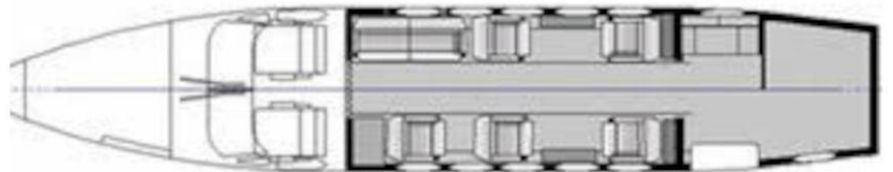

Technical:

- Range of 2300 statute miles (2000nm)
- Terrain awareness and warning system
- Traffic and collision avoidance system
- Windshear warning system
- Dependable Pratt and Whitney Canada engines
- Thrust Reversers