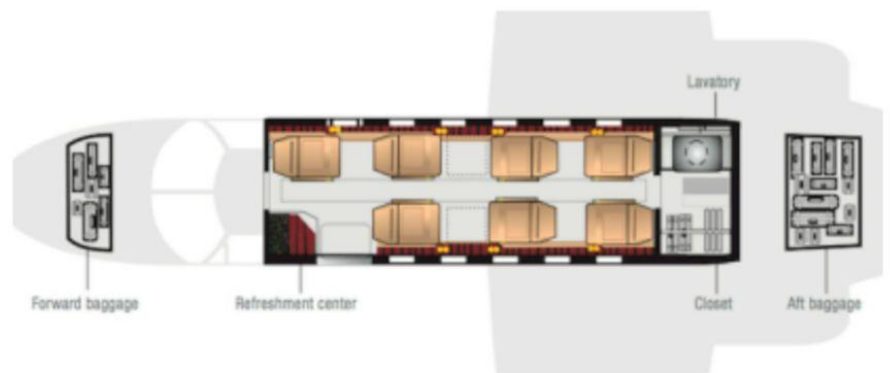

Technical:

Range of 1800 statute miles (1600nm)
Enhanced Ground Proximity Warning System
TCAS II Traffic System
Honeywell "Glass" Cockpit Avionics
Pratt and Whitney Canada 500-series Fuel Efficient Engines
Thrust Reversers