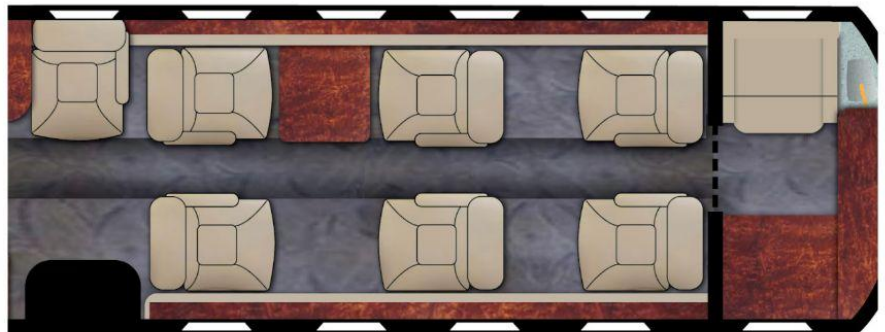

Technical:

- Range of 2300 statute miles (2000nm)
- Terrain awareness and warning system
- Traffic and collision avoidance system
- Windshear warning system
- Dependable Pratt and Whitney Canada engines
- Thrust Reversers