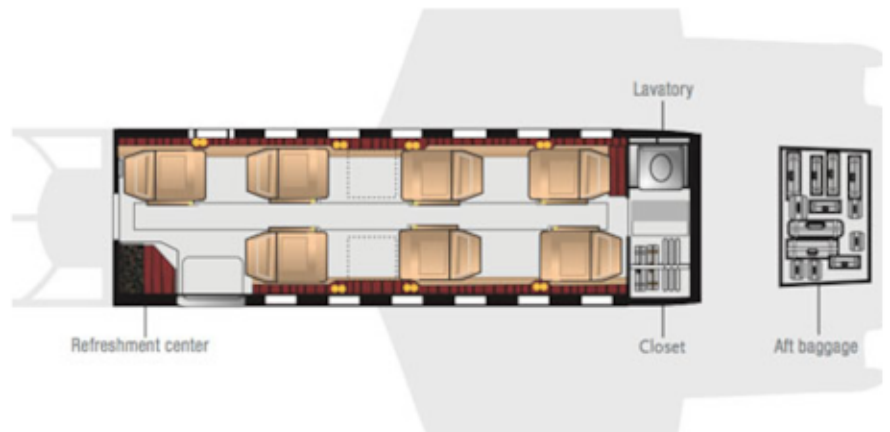

Technical:

Range of 1800 statute miles (1600nm)
Enhanced Ground Proximity Warning System
TCAS II Traffic System
Windshear warning system
Honeywell "Glass" Cockpit Avionics
Dependable Pratt and Whitney Engines
Thrust Reversers