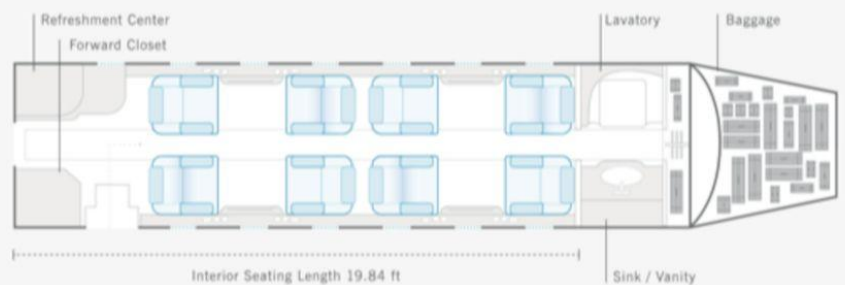

N151SB

Amenities:

- Luxurious leather seating for 8
- Gogo Biz Inflight WiFi
- Drink and refreshment center
- Heated/pressurized baggage compartment
- Fully enclosed aft lavatory with sink

Cabin Dimensions:

- 23.8ft Length x 5.7ft Height x 5.6ft Width
- 72 cubic foot baggage capacity

Technical:

- Range of 3900 statute miles (3400nm) / 6hrs
- Speed of 600+MPH, Mach (92% the speed of sound)
- Terrain Awareness and Warning System
- Traffic and Collision Avoidance System
- Windshear Warning System
- Dependable Rolls Royce Engines w/Thrust Reversers
- Jet Auxiliary Power Unit
- Elliptical Winglets

CESSNA CITATION X

Interior Seating Length 19.84 ft

Sink / Vanity