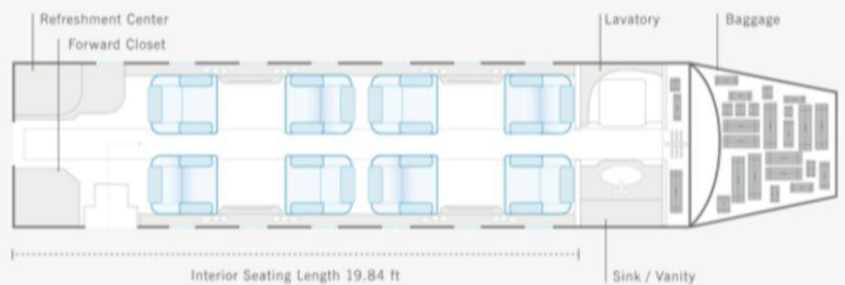

Technical:

- Range of 3900 statute miles (3400nm) / 6hrs
- Speed of 600+MPH, Mach (92% the speed of sound)
- Terrain Awareness and Warning System
- Traffic and Collision Avoidance System
- Windshear Warning System
- Dependable Rolls Royce Engines w/Thrust Reversers
- Jet Auxiliary Power Unit
- Elliptical Winglets